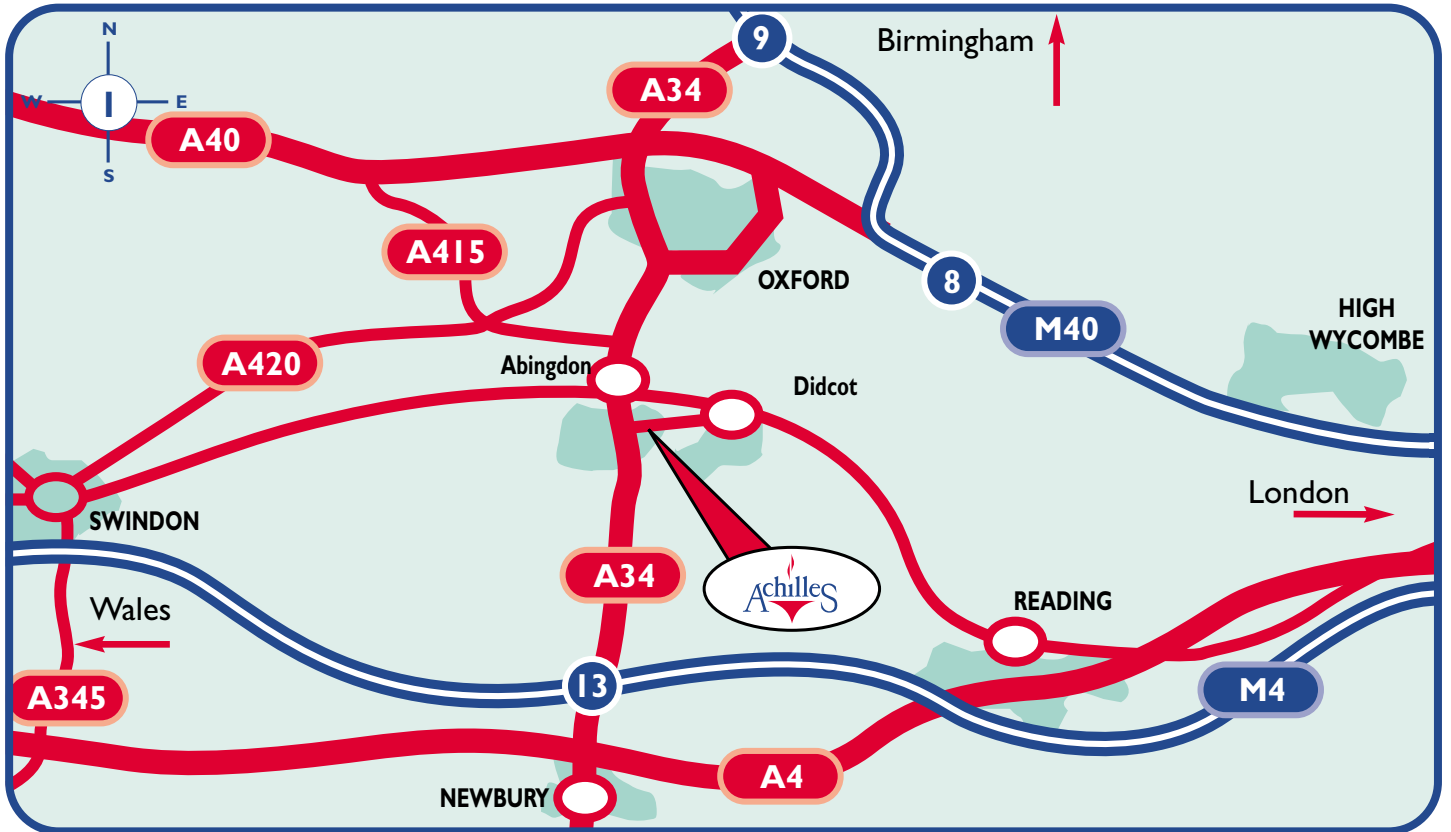

## By Car: From the M40

1. Exit the M40 at Junction 9.
2. Turn south onto the A34 (towards Abingdon/Newbury) and continue for about 20 miles
3. Exit the A34 at the Milton Interchange, take the first exit at the roundabout and follow the road round into Milton Park.
4. In Milton Park, turn left at the first roundabout you come to (just past the Security building on your left.)
5. Take an immediate left turn into Park Gate which leads to the visitors car parking.
6. Achilles main entrance is at the front of the building, 30 Park Gate.

## From the M4

1. Exit the M4 at Junction 13 and take the A34 north towards Oxford.
2. Continue for about 15 miles and exit the A34 at the Milton Interchange.
3. Take the third exit at the roundabout and follow the road round into Milton Park.
4. In Milton Park, turn left at the first roundabout you come to (just past the Security building on your left.) Take an immediate left into Park Gate visitors car park. Achilles visitors parking is clearly marked and the entrance is at the front of the building, 30 Park Gate.

## By Rail:

Visitors may reach Achilles by travelling to Didcot Parkway Station which is only a short taxi ride away from Milton Park.