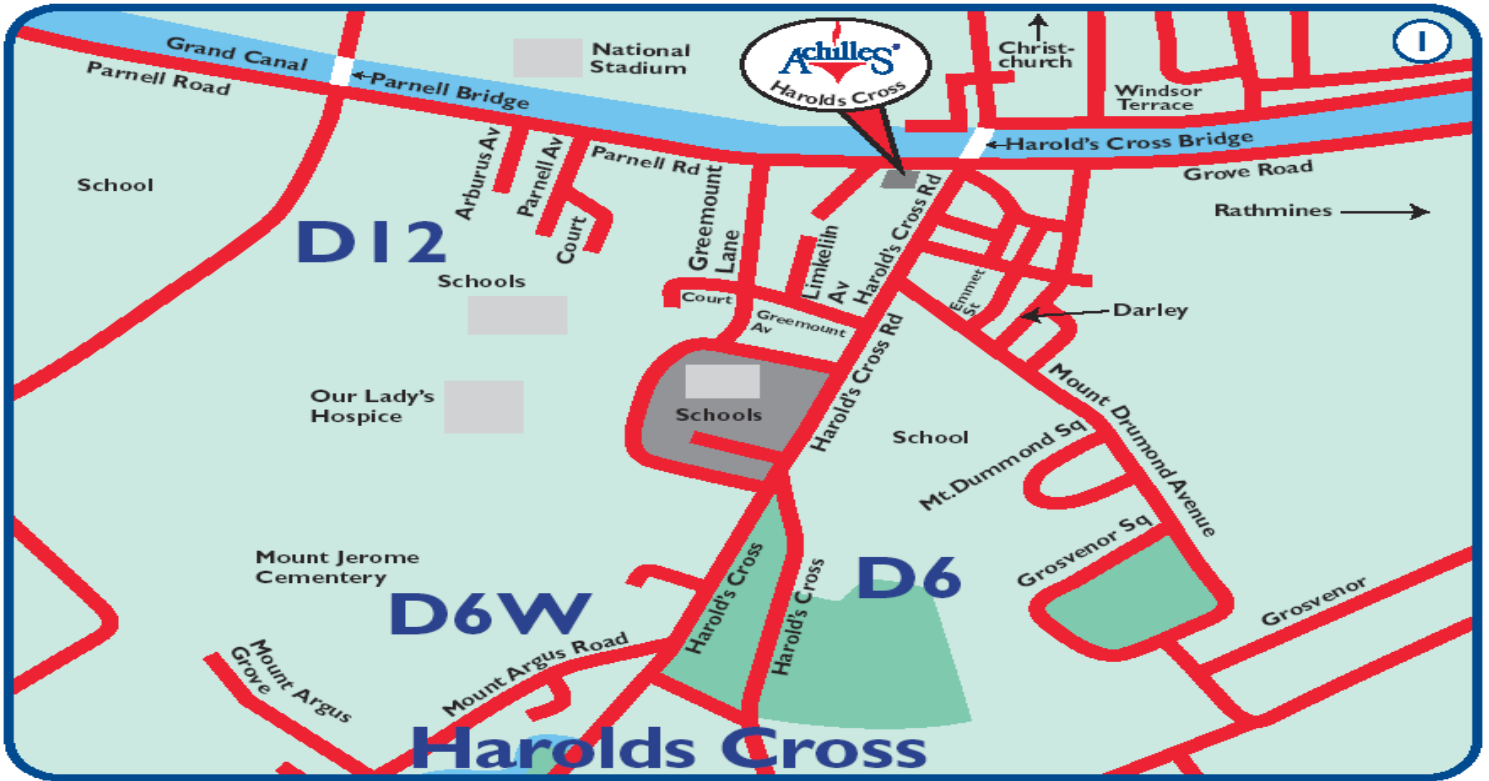

Directions

By Car

From Dublin Airport - Follow Way Out signs to Dublin Junction with N1/M1 at roundabout take 2nd exit (signposted Dublin) to join Motorway M1 Junction with M50 Forward (signposted City Centre)

End of Motorway Forward N1 leaving motorway you arrive at (edge of) Drumcondra - Forward into City Centre, Dublin City Centre - passing O'Connell Street, Trinity College, Dame Street, Christ Church, St. Patricks Cathedral and straight to Harolds Cross Bridge - you have reached your destination.

APS is positioned facing the Canal at Harolds Cross Bridge in the red bricked office block.